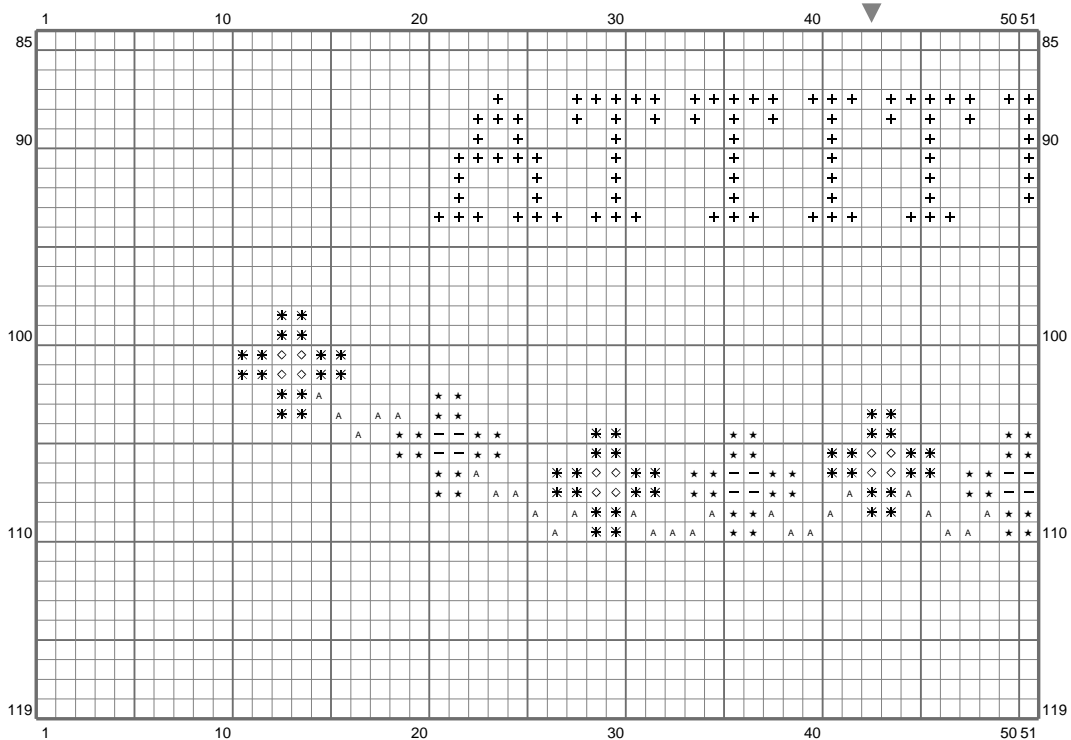

zen attitude

zen attitude

(This chart is printed using KG-Chart LE for Cross Stitch.)

zen attitude

(This chart is printed using KG-Chart LE for Cross Stitch.)

zen attitude

zen attitude

Stitch Count: 85w x 119h
 Finished Size: 15.42 cm x 21.59 cm (14 ct./inch)
 Cloth: @petitescroix
 Cloth's Color: White
 # of colors: 6 Colors

Color Table (DMC)

Cross Stitch

✱	307	(256 ct)
◇	356	(68 ct)
A	906	(156 ct)
+	939	(198 ct)
—	3750	(925 ct)
★	3765	(176 ct)