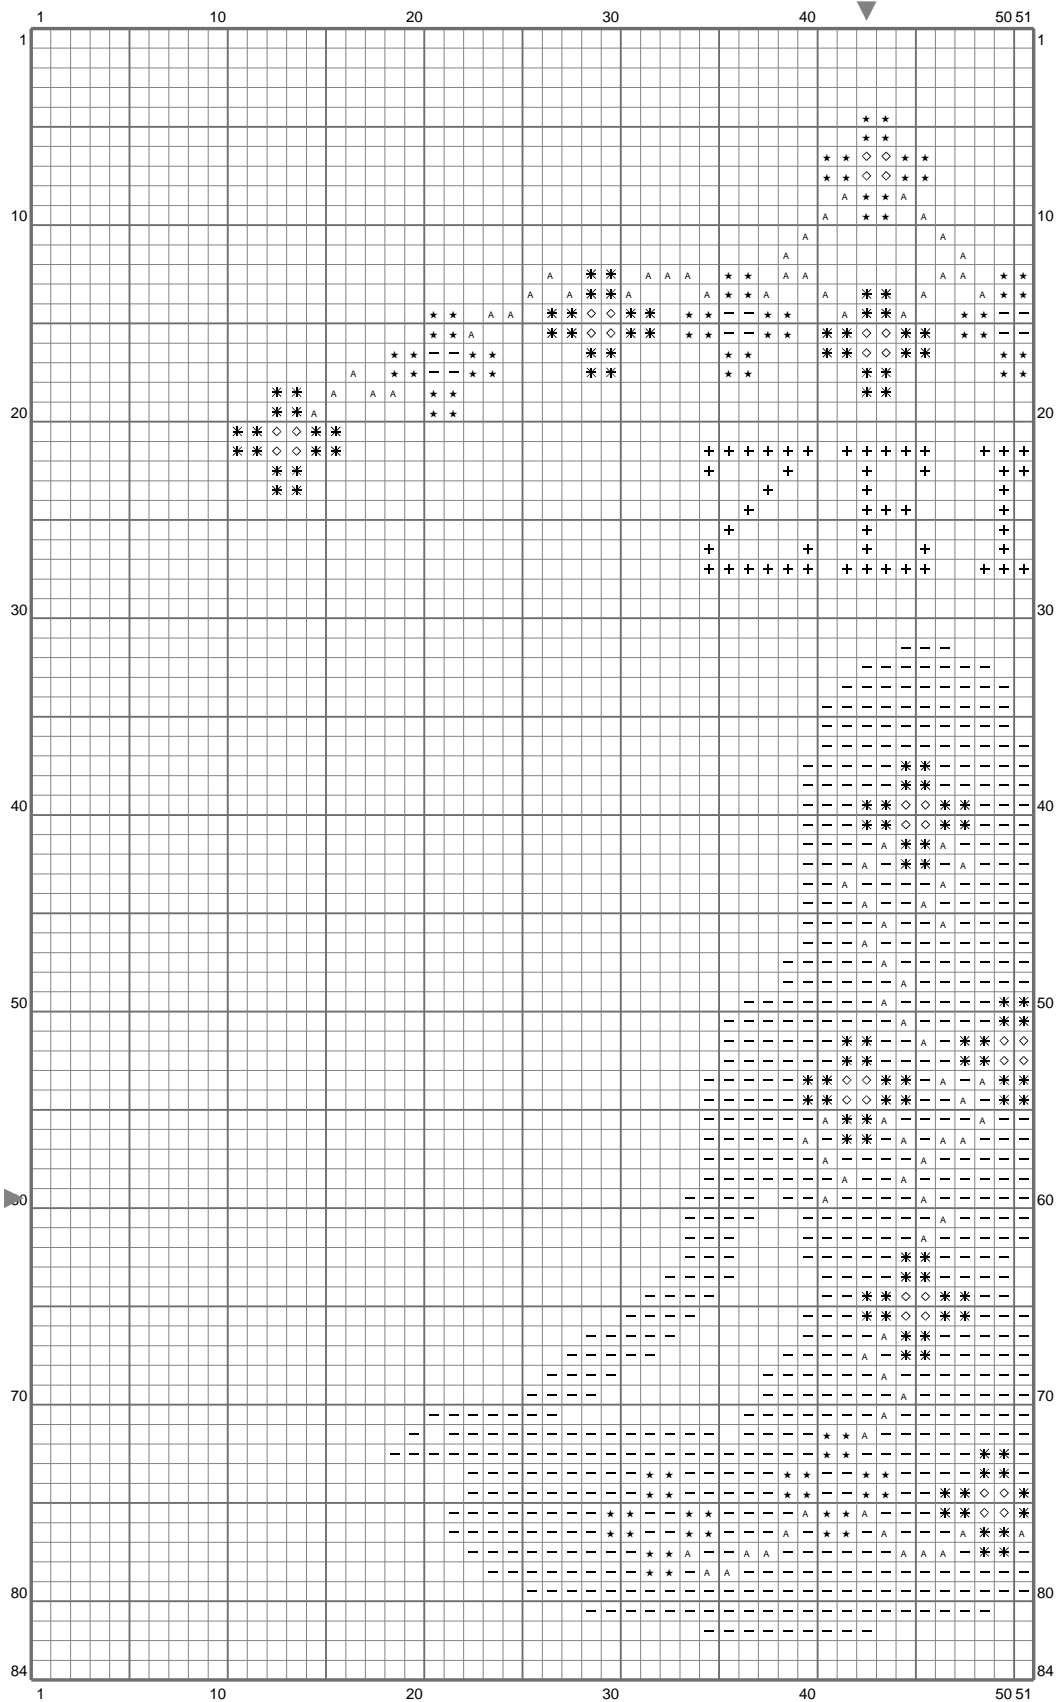

zen attitude

zen attitude

(This chart is printed using KG-Chart LE for Cross Stitch.)

zen attitude

(This chart is printed using KG-Chart LE for Cross Stitch.)

zen attitude

zen attitude

Stitch Count: 85w x 119h
 Finished Size: 15.42 cm x 21.59 cm (14 ct./inch)
 Cloth: @petitescroix
 Cloth's Color: White
 # of colors: 6 Colors

Color Table (DMC)

Cross Stitch

✱	307	(256 ct)
◇	356	(68 ct)
A	906	(156 ct)
+	939	(198 ct)
—	3750	(925 ct)
★	3765	(176 ct)