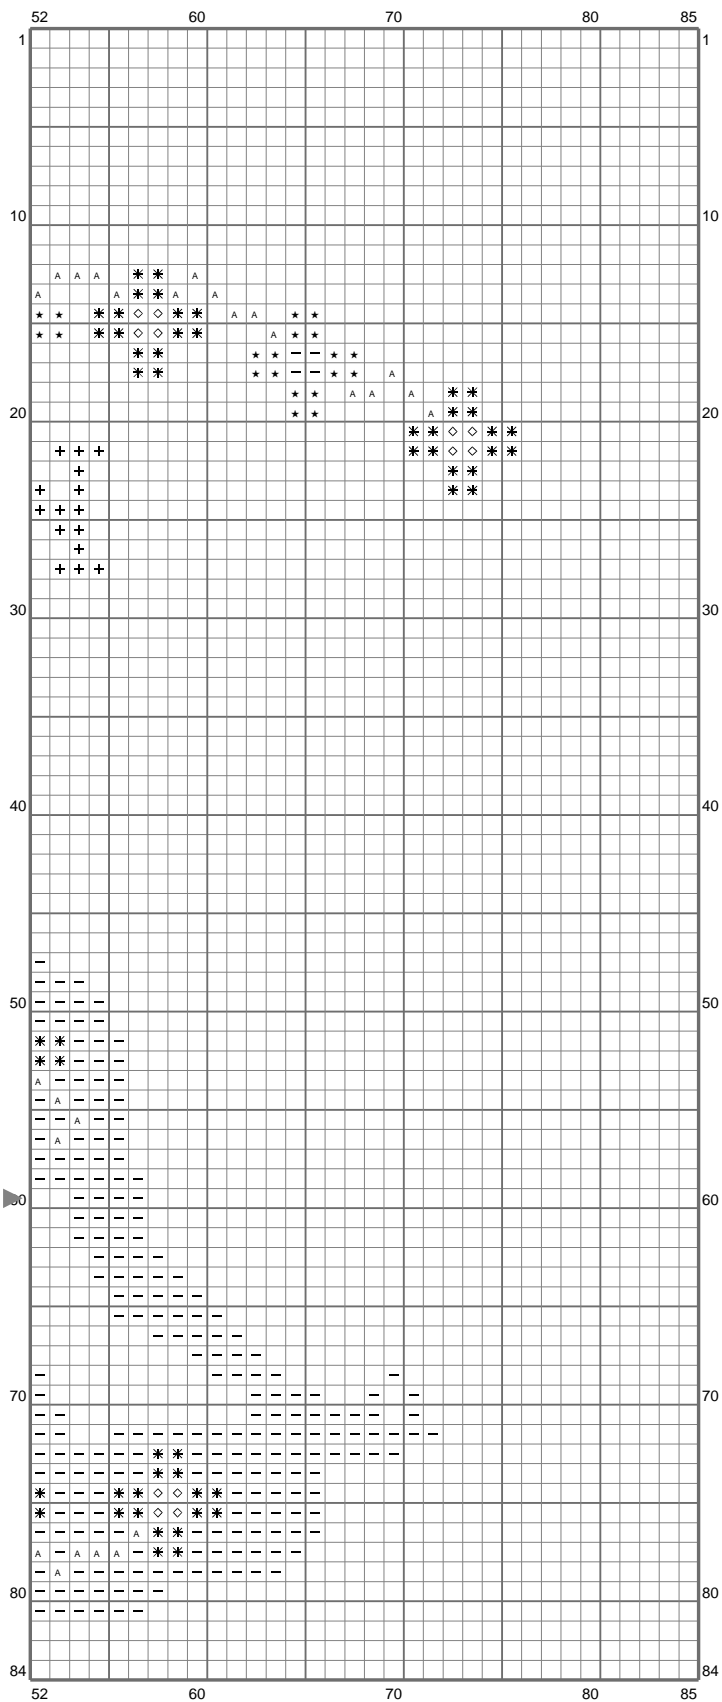

zen attitude

zen attitude

(This chart is printed using KG-Chart LE for Cross Stitch.)

zen attitude

(This chart is printed using KG-Chart LE for Cross Stitch.)

zen attitude

zen attitude

Stitch Count: 85w x 119h
 Finished Size: 15.42 cm x 21.59 cm (14 ct./inch)
 Cloth: @petitescroix
 Cloth's Color: White
 # of colors: 6 Colors

Color Table (DMC)

Cross Stitch

✱	307	(256 ct)
◇	356	(68 ct)
A	906	(156 ct)
+	939	(198 ct)
—	3750	(925 ct)
★	3765	(176 ct)