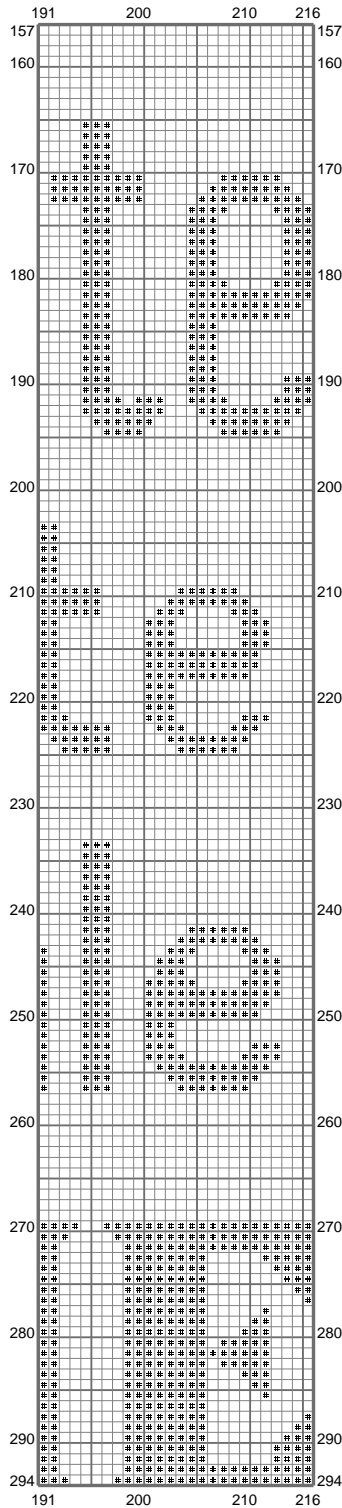

(This chart is printed using KG-Chart LE for Cross Stitch.)

(This chart is printed using KG-Chart LE for Cross Stitch.)

(This chart is printed using KG-Chart LE for Cross Stitch.)

(This chart is printed using KG-Chart LE for Cross Stitch.)

# SUPER AMIE [www.petitescroix.fr](http://www.petitescroix.fr)

Stitch Count: 216w x 294h  
 Finished Size: 23.85 cm x 32.46 cm (46 ct./inch)  
 Cloth: Aida  
 Cloth's Color: White  
 # of colors: 2 Colors

## Color Table (DMC)

### Cross Stitch

	3777	(2 ct)
	349	(17627 ct)

(This chart is printed using KG-Chart LE for Cross Stitch.)