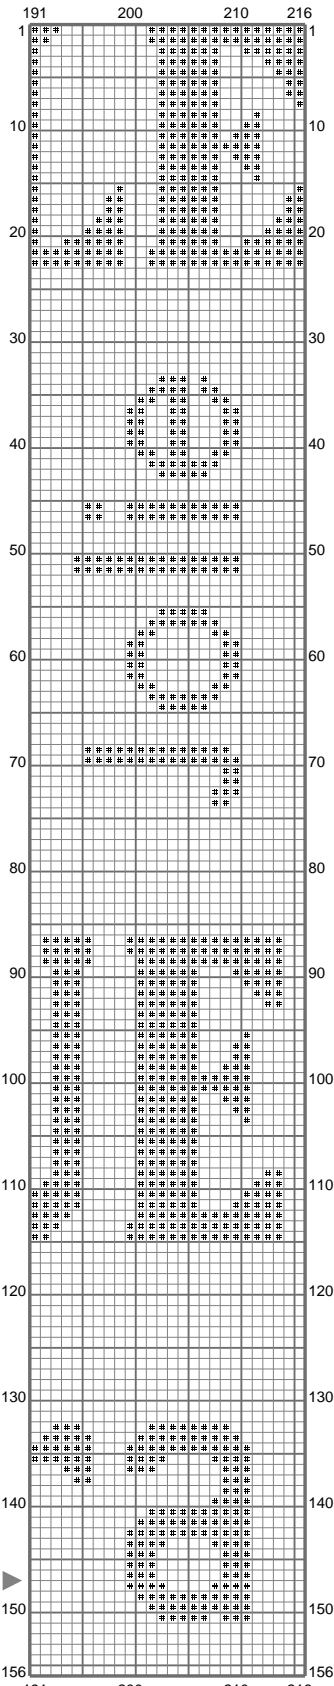

Drôle GENTILLE  
EN OR Inoubliable Jolie  
Joyeuse  
Sympa UNIQUE  
copine Extra  
BAVARDE vive éblouissante  
Créative Parfaite  
Touchante Belle Originale  
SUPER AMIE

(This chart is printed using KG-Chart LE for Cross Stitch.)

(This chart is printed using KG-Chart LE for Cross Stitch.)

(This chart is printed using KG-Chart LE for Cross Stitch.)

(This chart is printed using KG-Chart LE for Cross Stitch.)

(This chart is printed using KG-Chart LE for Cross Stitch.)

# SUPER AMIE [www.petitescroix.fr](http://www.petitescroix.fr)

Stitch Count: 216w x 294h  
 Finished Size: 23.85 cm x 32.46 cm (46 ct./inch)  
 Cloth: Aida  
 Cloth's Color: White  
 # of colors: 2 Colors

### Cross Stitch

	3777	(2 ct)
	349	(17627 ct)

(This chart is printed using KG-Chart LE for Cross Stitch.)