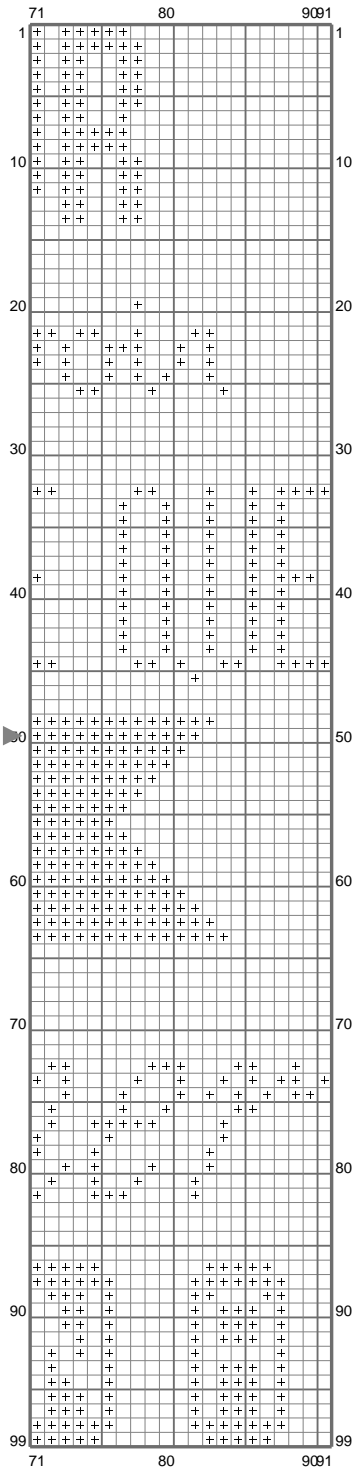

(This chart is printed using KG-Chart LE for Cross Stitch.)

Stitch Count: 91w x 99h
 Finished Size: 16.51 cm x 17.96 cm (28 ct./inch)
 Cloth: Linen
 Cloth's Color: White
 # of colors: 2 Colors

Color Table (DMC)

Cross Stitch

-  777 (3127 ct)
-  777 (3127 ct)

(This chart is printed using KG-Chart LE for Cross Stitch.)