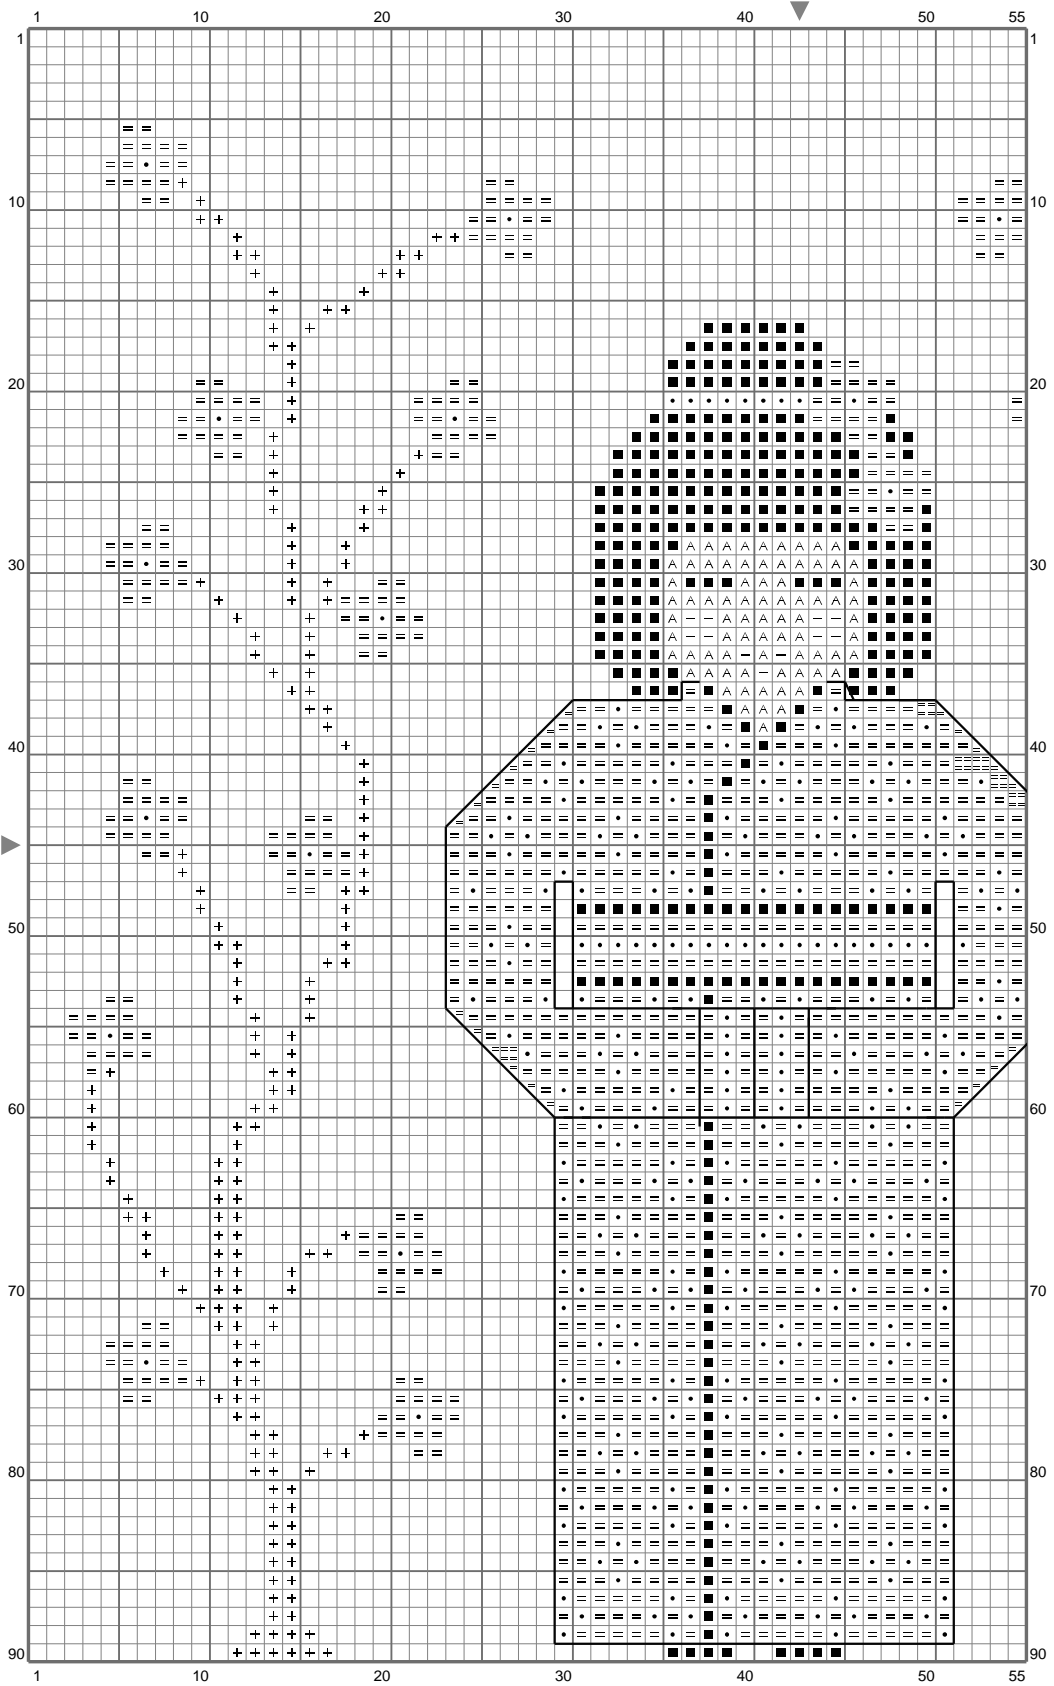

kokeshi

kokeshi

(This chart is printed using KG-Chart LE for Cross Stitch.)

kokeshi

Stitch Count: 85w x 90h

Finished Size: 11.07 cm x 11.72 cm (39 ct./inch)

Cloth: Linen

Cloth's Color: White

of colors: 6 Colors

Color Table (DMC)

Cross Stitch

■	310	(302 ct)
●	444	(312 ct)
≡	666	(1366 ct)
+	783	(389 ct)
—	899	(11 ct)
△	3770	(76 ct)

Backstitch

↵	310	(40 ct)
---	-----	---------