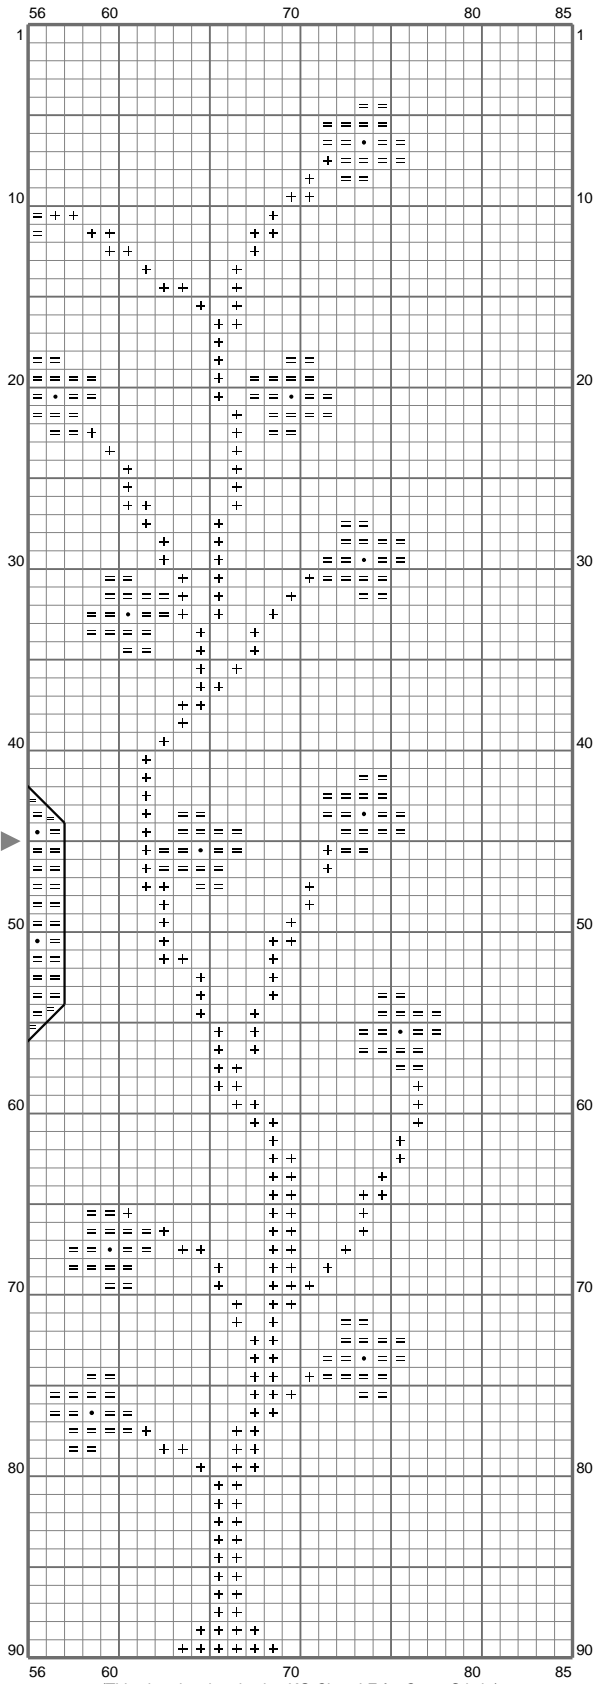

kokeshi

kokeshi

(This chart is printed using KG-Chart LE for Cross Stitch.)

kokeshi

Stitch Count: 85w x 90h

Finished Size: 11.07 cm x 11.72 cm (39 ct./inch)

Cloth: Linen

Cloth's Color: White

of colors: 6 Colors

Color Table (DMC)

Cross Stitch

■	310	(302 ct)
●	444	(312 ct)
≡	666	(1366 ct)
+	783	(389 ct)
—	899	(11 ct)
△	3770	(76 ct)

Backstitch

↵	310	(40 ct)
---	-----	---------